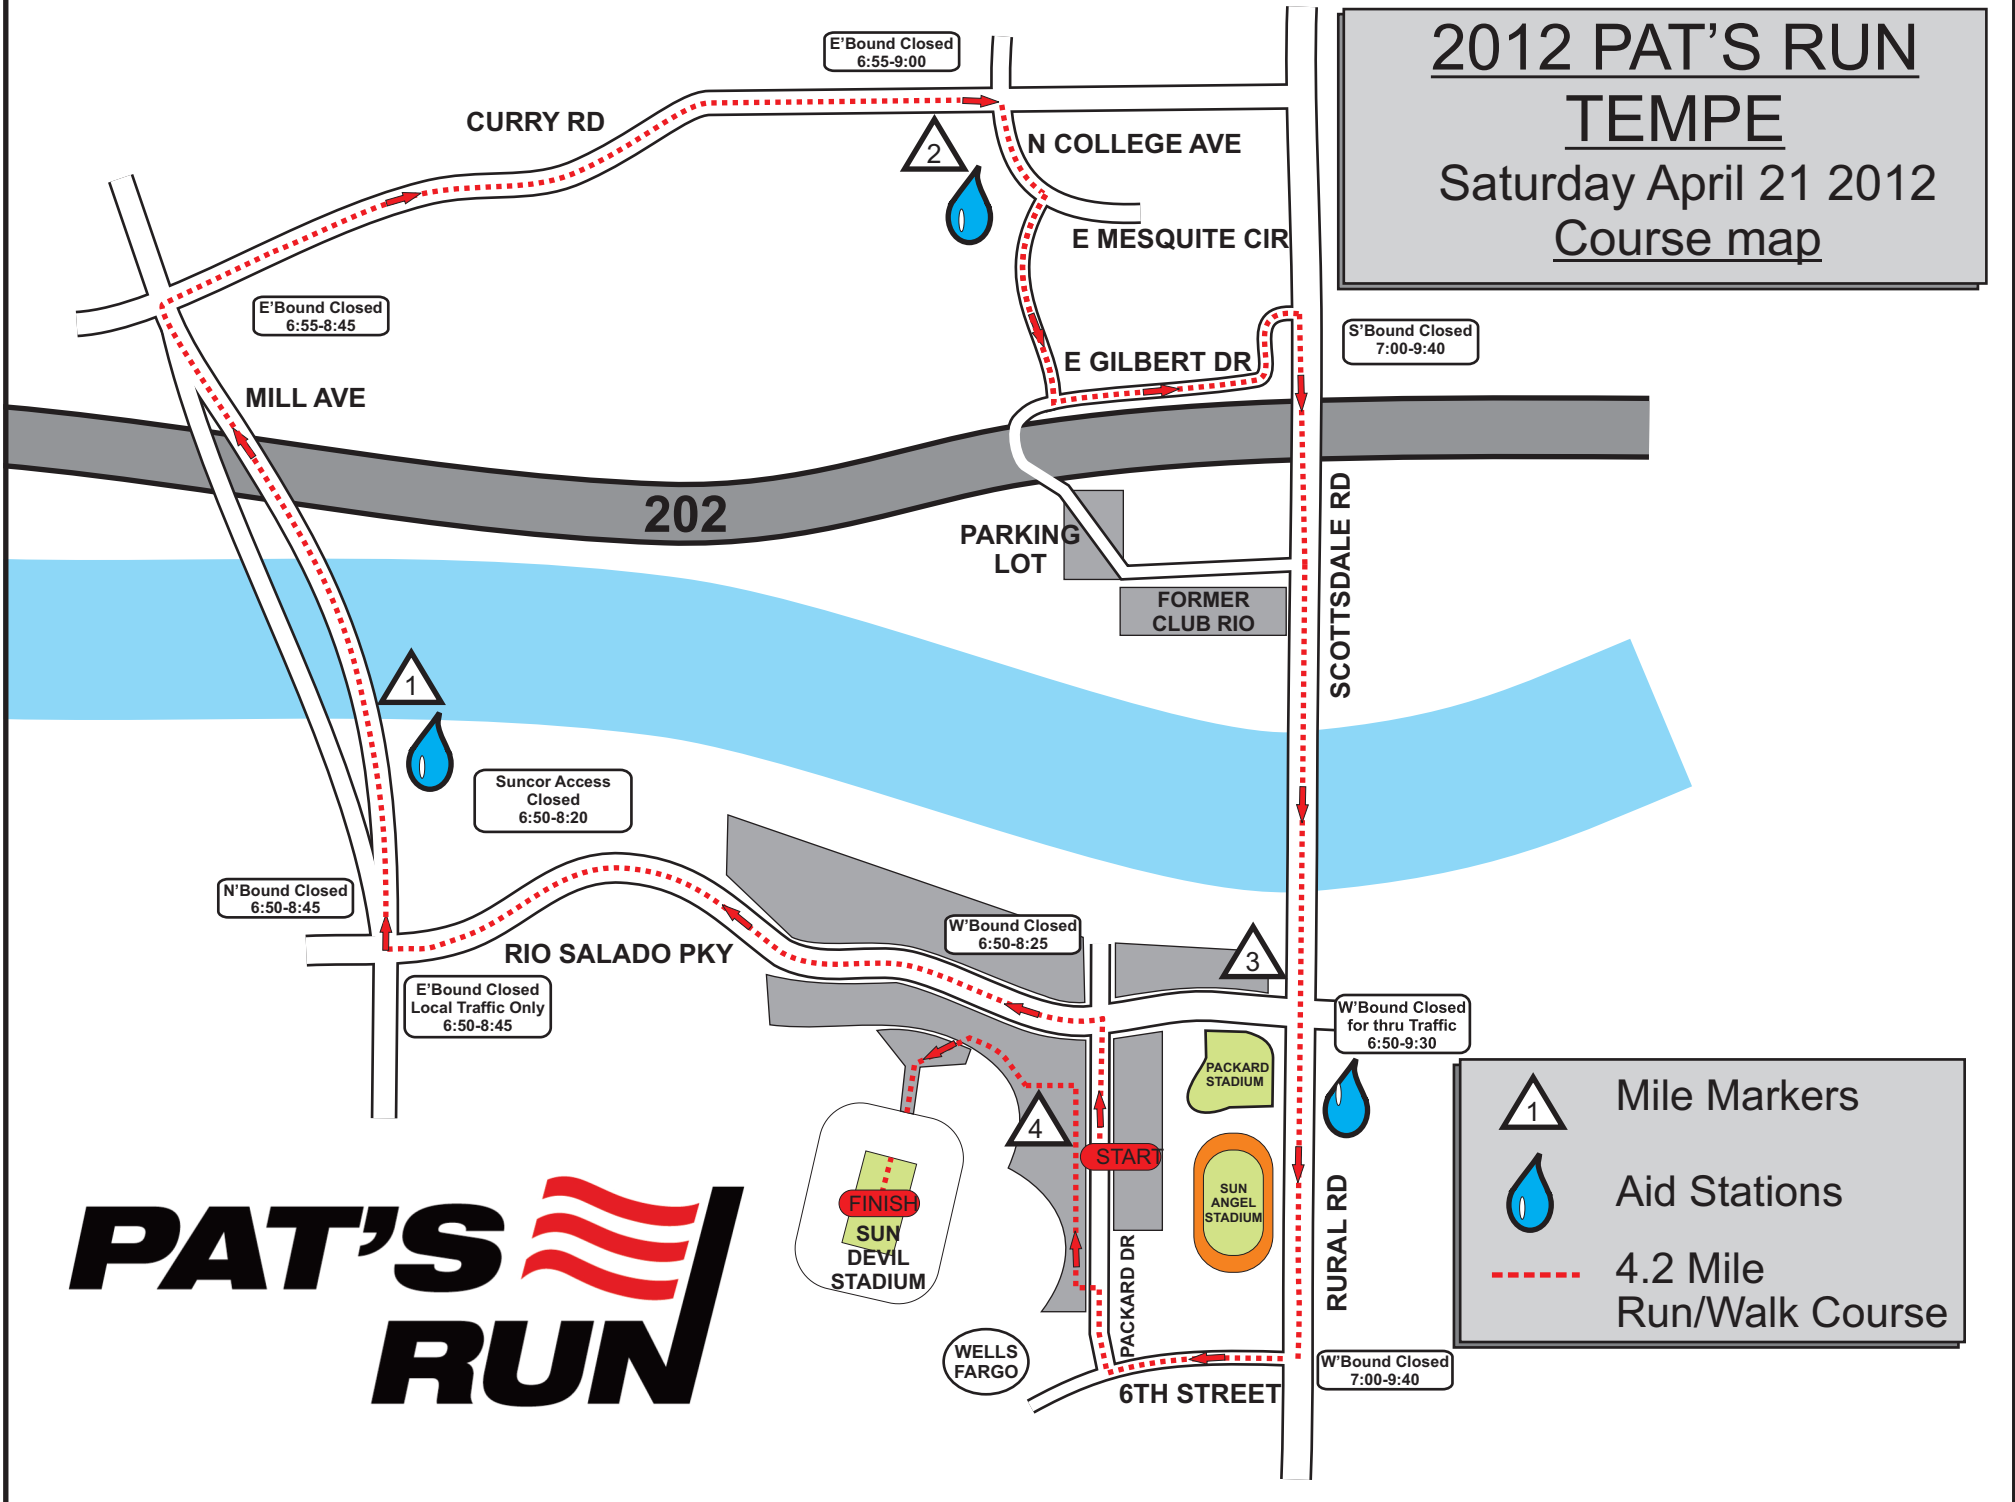

2012 PAT'S RUN TEMPE

Saturday April 21 2012
Course map

PAT'S RUN

	Mile Markers
	Aid Stations
	4.2 Mile Run/Walk Course